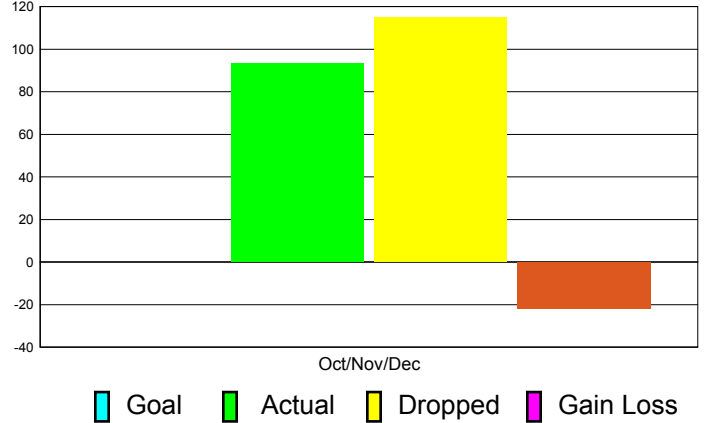

Membership Results 2011-2012

Goal, New, Dropped, Gain/Loss